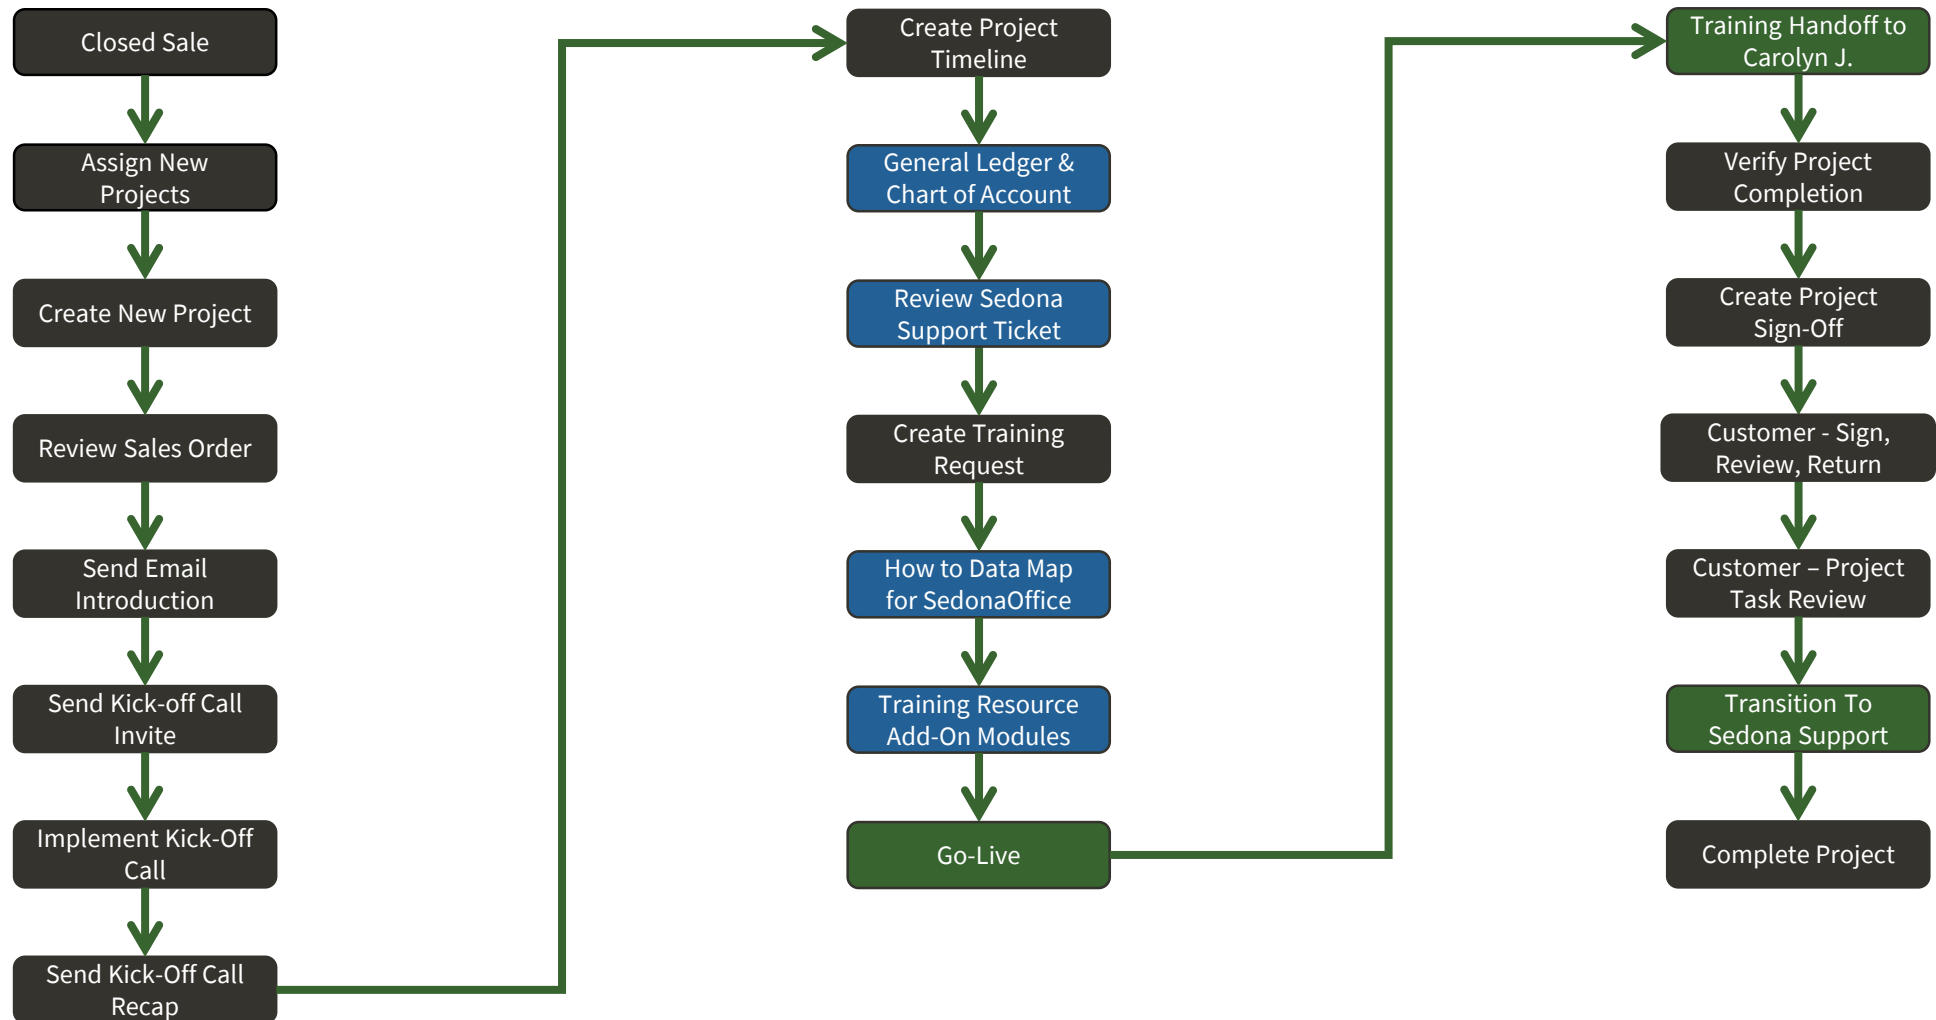

BoldGroup Implementations

Hyperlinked Project Implementation Maps

SedonaOffice – Enterprise Go-Live

SedonaOffice – Add-On Module

AlarmBiller – Data Conversion Go-Live

AlarmBiller – NO Data Conversion Go-Live

AlarmBiller – Add-On Module

Manitou – Standard Implementation