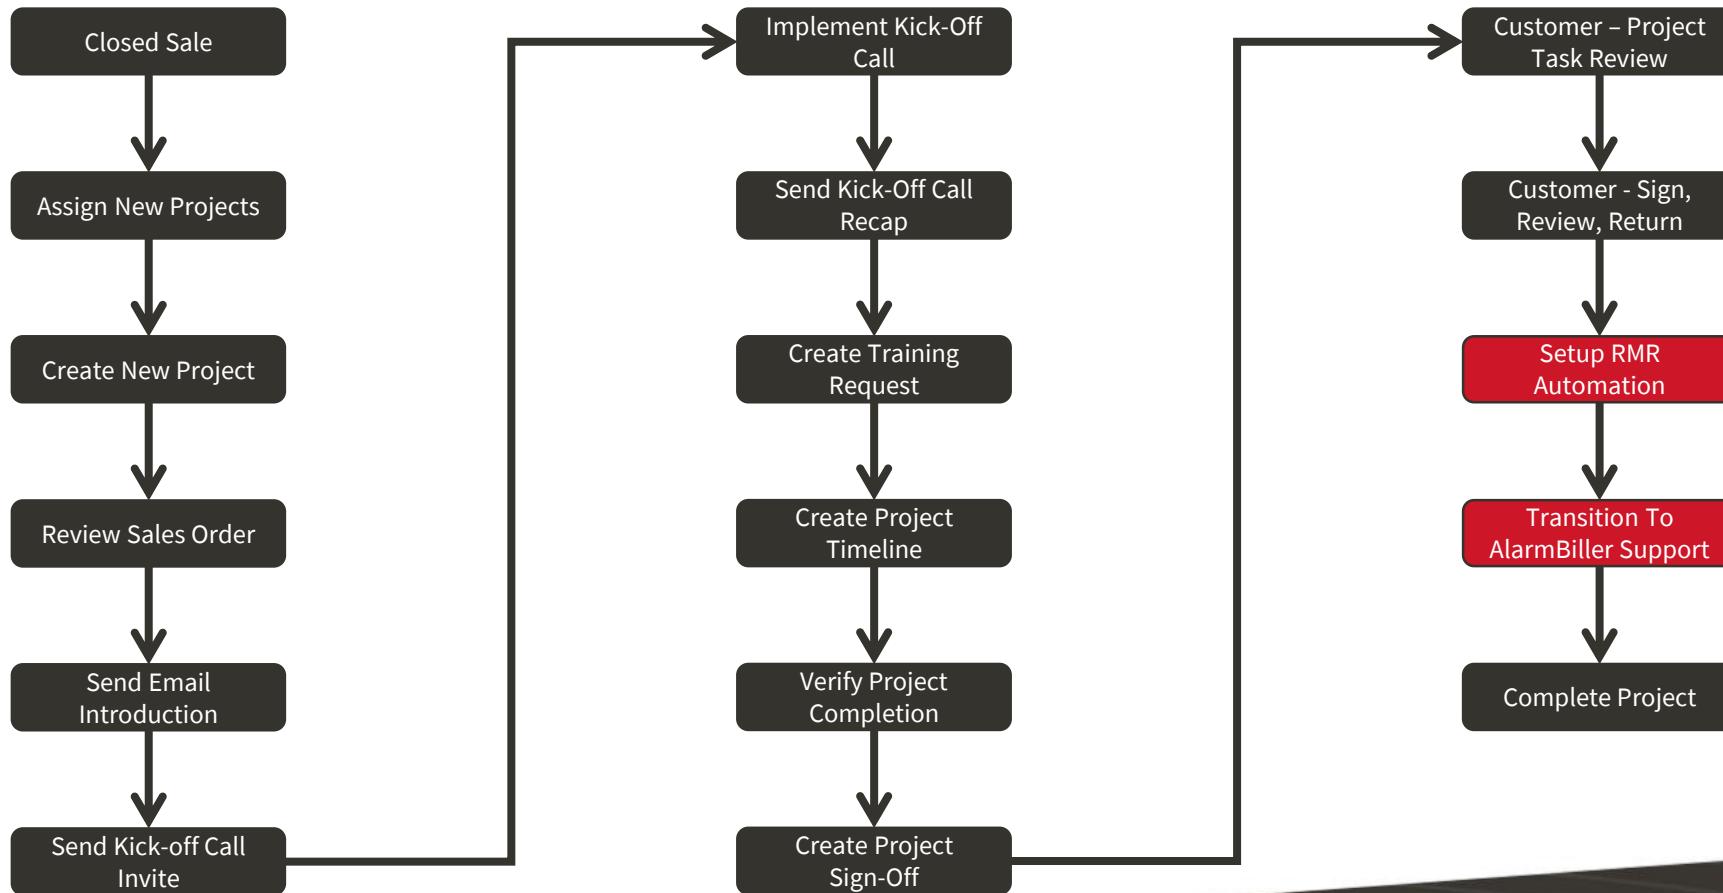

BoldGroup Implementations

Hyperlinked Project Implementation Maps

SedonaOffice – Enterprise Go-Live

SedonaOffice – Add-On Module

AlarmBiller – Data Conversion Go-Live

AlarmBiller – NO Data Conversion Go-Live

AlarmBiller – Add-On Module

Manitou – Standard Implementation