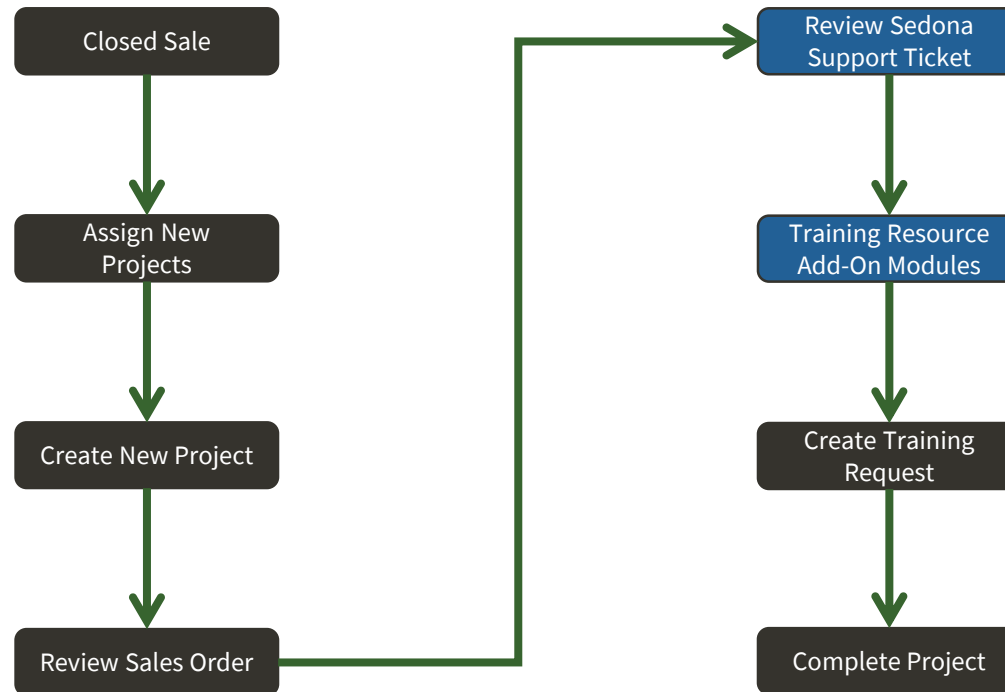

BoldGroup Implementations

Hyperlinked Project Implementation Maps

SedonaOffice – Enterprise Go-Live

SedonaOffice – Add-On Module

AlarmBiller – Data Conversion Go-Live

AlarmBiller – NO Data Conversion Go-Live

AlarmBiller – Add-On Module

Manitou – Standard Implementation