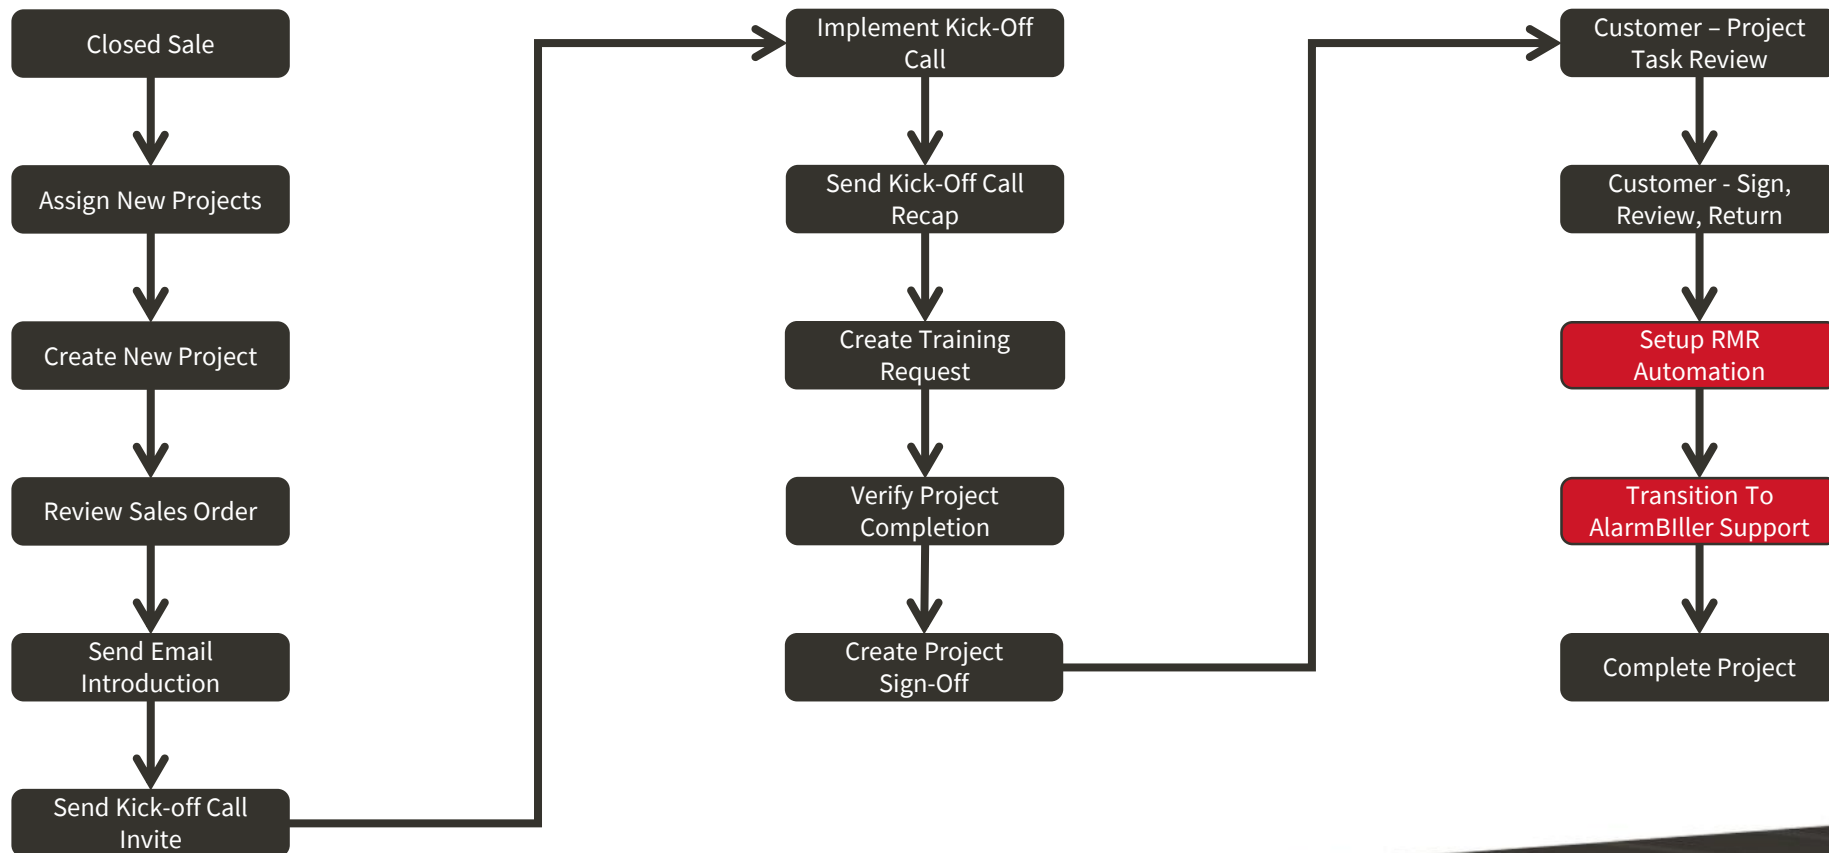

BoldGroup Implementations

Hyperlinked Project Implementation Maps

SedonaOffice – Enterprise Go-Live

SedonaOffice – Add-On Module

AlarmBiller – Data Conversion Go-Live

AlarmBiller – NO Data Conversion Go-Live

AlarmBiller – Add-On Module

Manitou – Standard Implementation