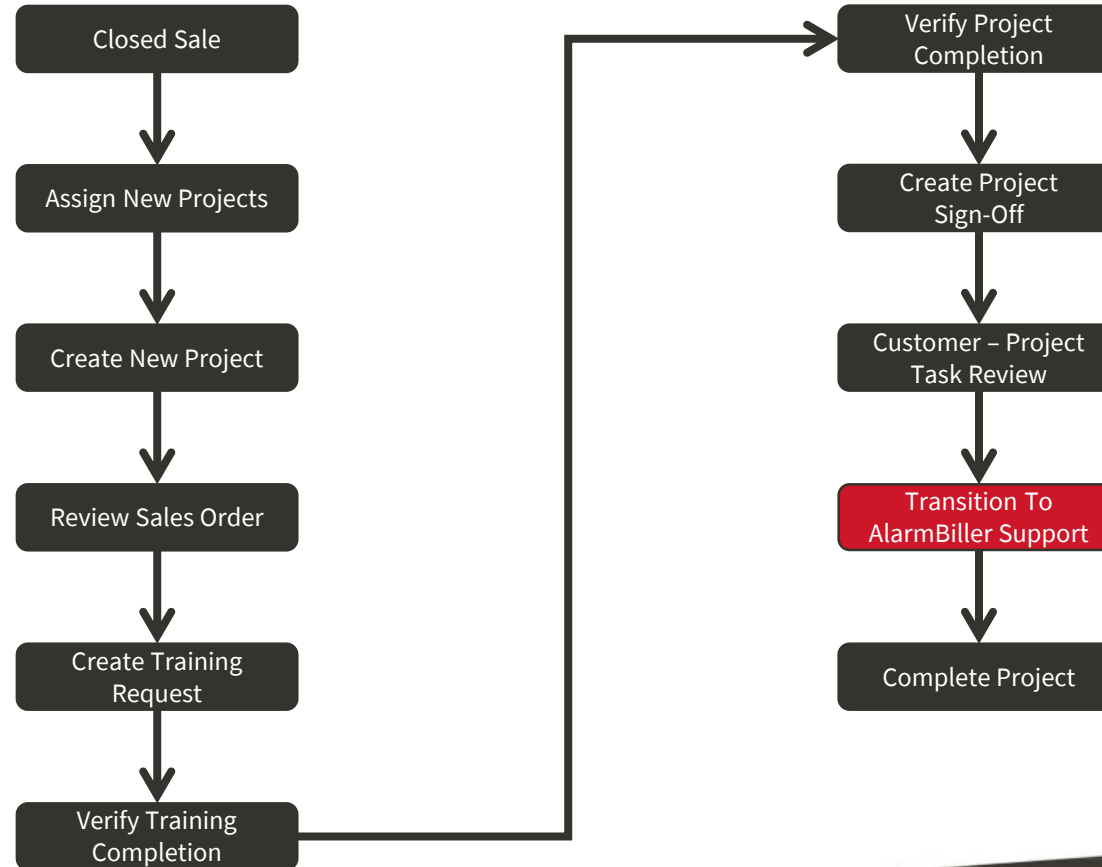

BoldGroup Implementations

Hyperlinked Project Implementation Maps

SedonaOffice – Enterprise Go-Live

SedonaOffice – Add-On Module

AlarmBiller – Data Conversion Go-Live

AlarmBiller – NO Data Conversion Go-Live

AlarmBiller – Add-On Module

Manitou – Standard Implementation